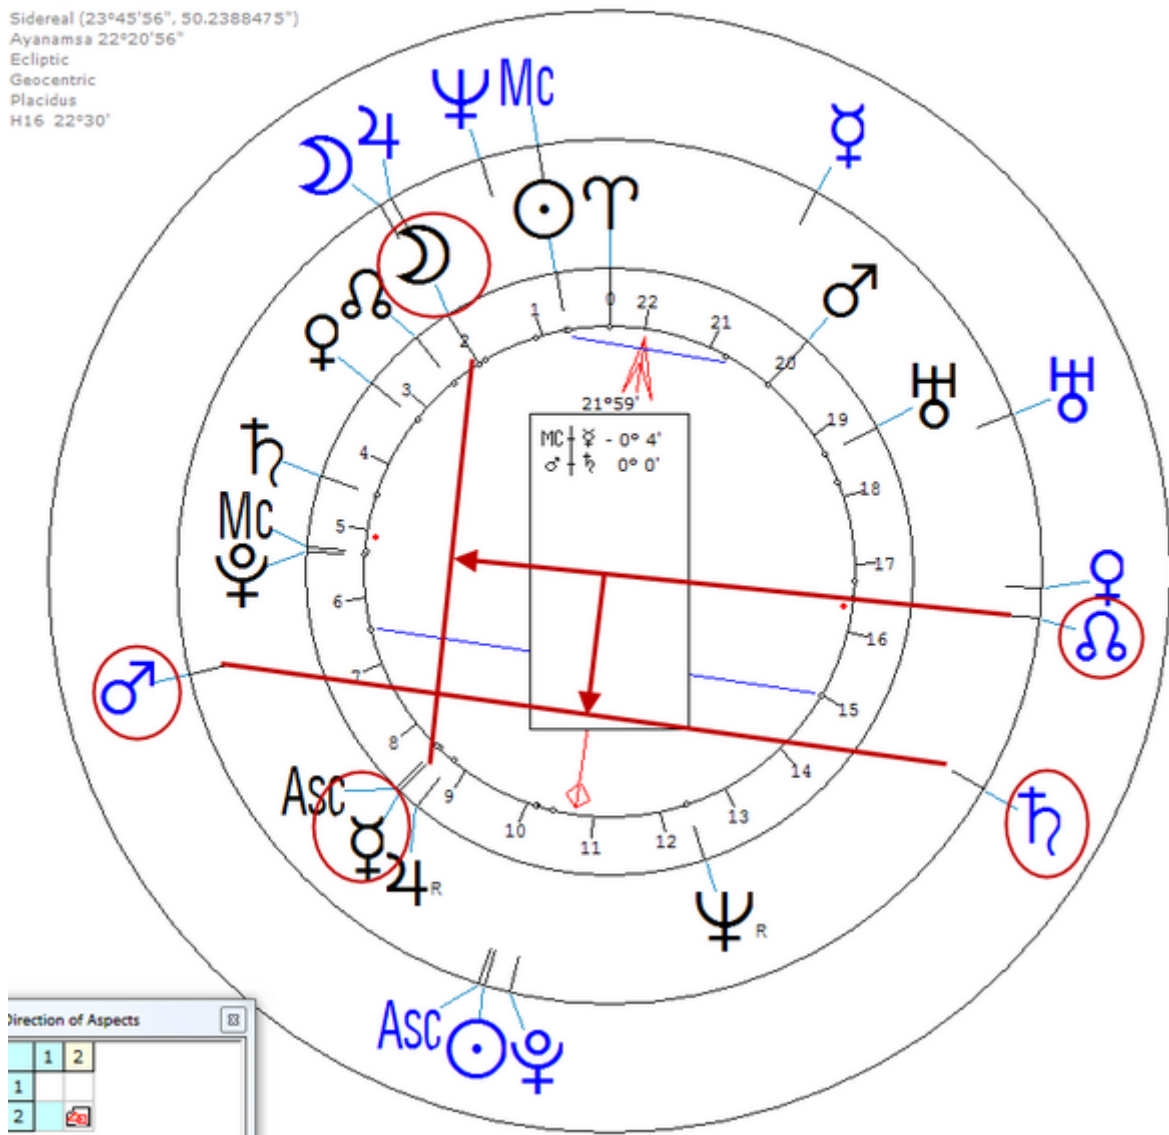

Schwabach, Kurt

26 February 1898 at 14:00 (= 2:00 PM)Berlin, Germany, 52n29, 13e21
German-Jewish writer, pianist, cabaret artist.

<https://www.astro.com/astro-databank/Schwabach,_Kurt>

He took his own life on 26 October 1966 in Hamburg.

Progressed Lunar Return (Harmonic 16)

Lunar $\♂/\♁$ = Lunar $\♁ = \text{♃}_n/\text{♁}_n$

Schwabach, Kurt
26 February 1898 Sat 14:00 (GMT+1) 52n29 13e21
Berlin, Germany
Sidereal (23°45'56", 50.2388475")
Ayanamsa 22°20'56"
Ecliptic
Geocentric
Placidus
H16 22°30'